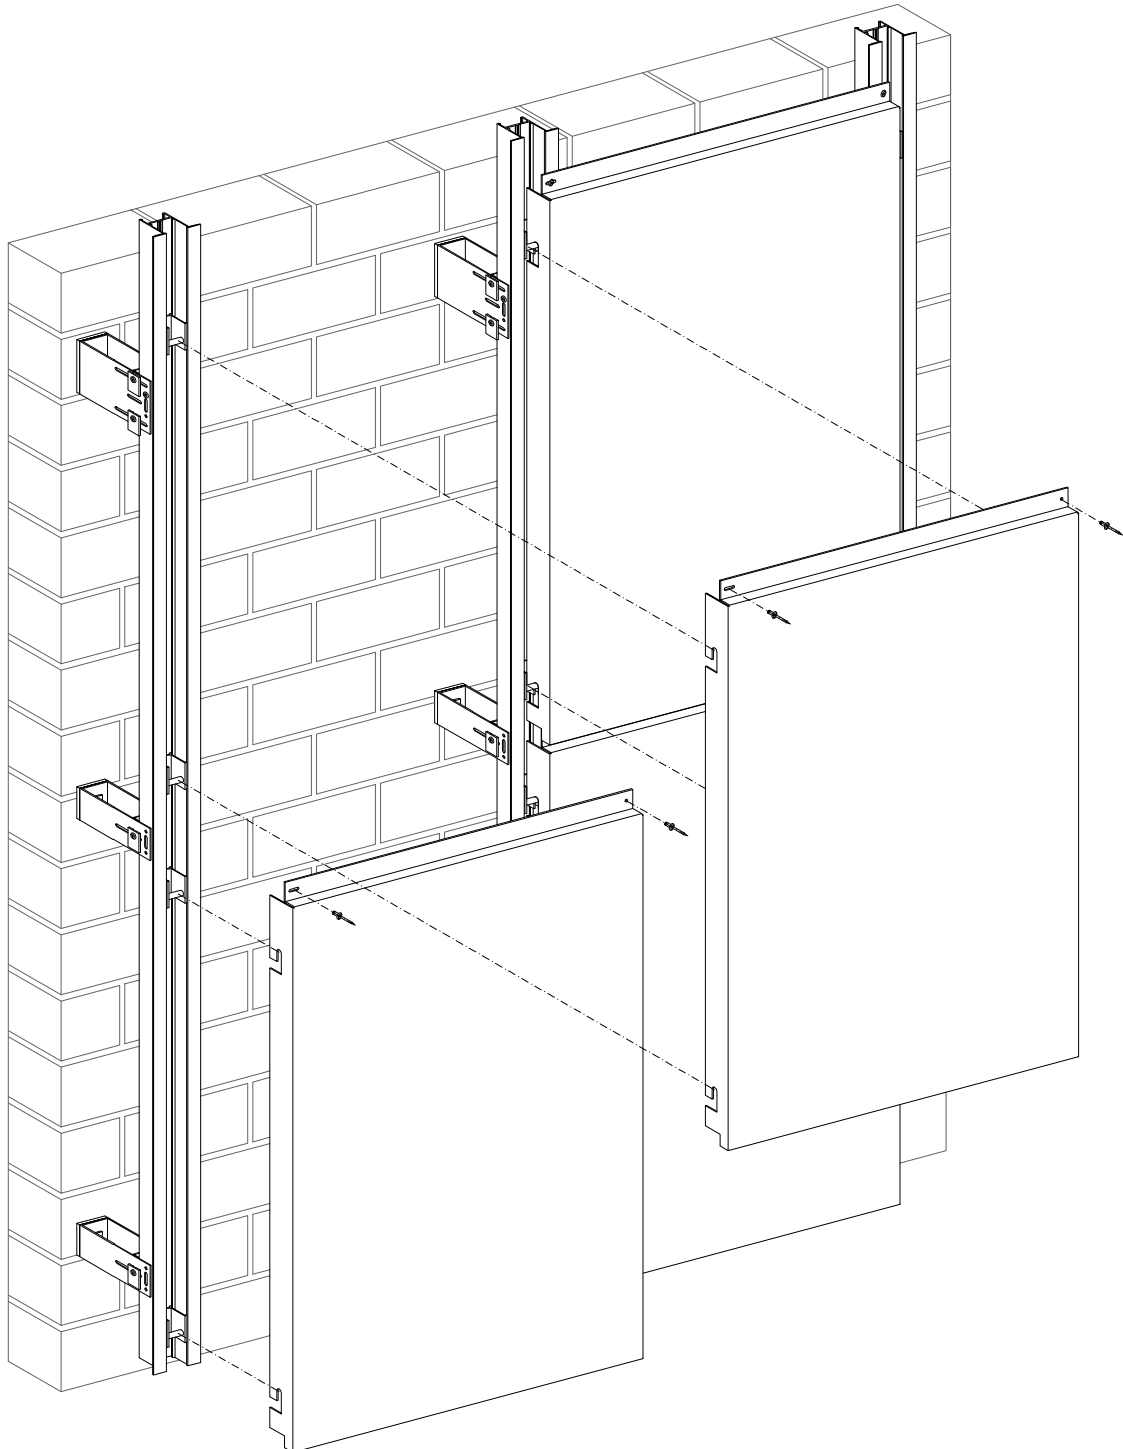

**Solid aluminium cassettes with agrafes**  
Aluminium sheet

**System ATS - 102.2**

Product changes in the sense of a technical progress are reserved. All advice recommendation and information is given to the best of our knowledge but without any obligation on our part. 01/2010

**Solid aluminium cassettes with agrafes**  
Aluminium sheet

**System ATS - 102.2**  
Installation Scheme

Product changes in the sense of a technical progress are reserved. All advice recommendation and information is given to the best of our knowledge but without any obligation on our part. 01/2010

**Solid aluminium cassettes with agrafes**

**System ATS - 102.2**

Aluminium sheet

Assembly plan

Product changes in the sense of a technical progress are reserved. All advice recommendation and information is given to the best of our knowledge but without any obligation on our part. 01/2010