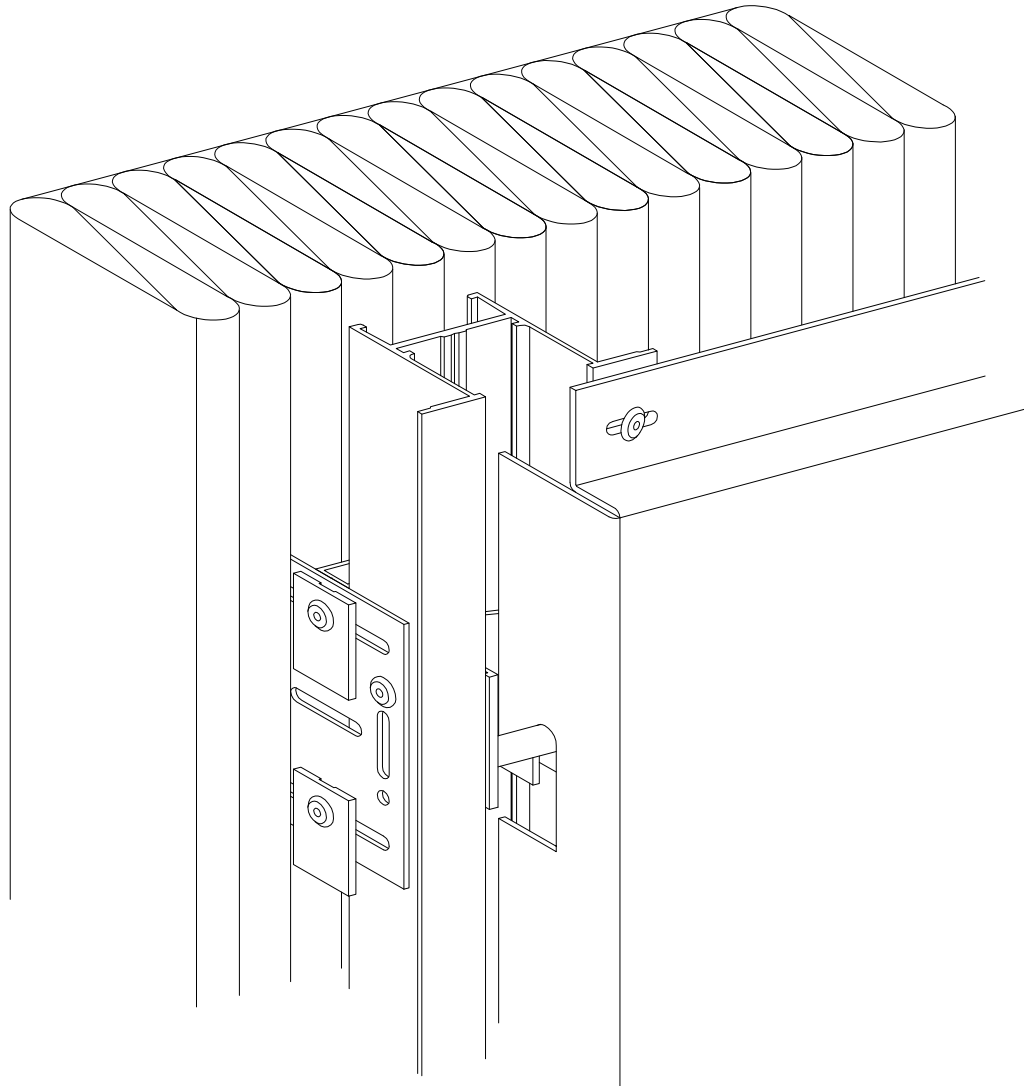

**Solid aluminium cassettes with agrafes**  
Aluminium sheet

**System ATS - 102.2**

Product changes in the sense of a technical progress are reserved. All advice recommendation and information is given to the best of our knowledge but without any obligation on our part. 01/2010

**Solid aluminium cassettes with agrafes**  
Aluminium sheet

**System ATS - 102.2**  
Installation Scheme

Product changes in the sense of a technical progress are reserved. All advice recommendation and information is given to the best of our knowledge but without any obligation on our part. 01/2010

**Solid aluminium cassettes with agrafes**

**System ATS - 102.2**

Aluminium sheet

Assembly plan

Product changes in the sense of a technical progress are reserved. All advice recommendation and information is given to the best of our knowledge but without any obligation on our part. 01/2010